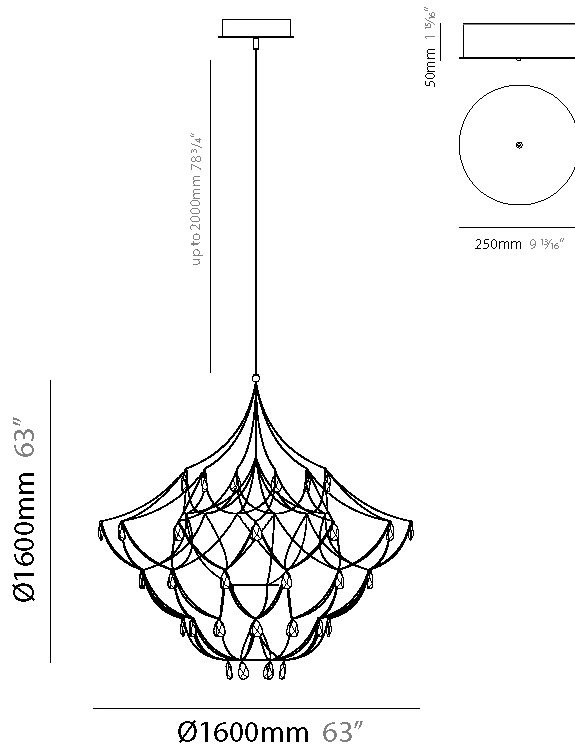

CRYSTAL GALAXY SUSPENSION

D101410-

base number	LED Dimming	Color Temperature	Finish Options

1. To build a product code in our configurator select the specify button on the base model # product page
2. To build a manual product code on this datasheet choose from the options listed below in blue font and add the suffix to the base model #

GENERAL

Series: Crystal Galaxy
Brand: Quasar
Division: Design
Mounting Type: Suspension
Mounting Location: Ceiling
Subcategory: Ambient

PHYSICAL

Shape: Abstract
Diameter (mm): 1600
Diameter (in): 63
Height (mm): 1600
Height (in): 63
Max. Overall Height (mm): 3600
Max. Overall Height (in): 141 3/4
Light Distribution: Omnidirectional
Fixture Finish: NIC / BRA / BBR
Fixture Material: Metal
Cable Details: 2000mm Cable
Upon Request: Custom Sizes

ELECTRICAL

Number of Lamps: 144 + 1
Lamp Type: LED Retrofit
Input Wattage (W): 54.52
Bulb Included: Bulb Included
Max. Wattage Per Lamp (W): 0.33 + 7
Lamp Base: E10 + GU10
Dimming: 0-10V Dimming / Phase Dimming (120Vac Only)
Driver Included: Yes
Driver Location: Integrated
Driver Type: Constant Voltage - Universal
Driver Class: Class 2
Input Voltage (V): 120 - 277
Output Voltage (V): 12
Lamp Voltage (V): 12

LED

Color Temperature (°K): 2600 / 3000 / 3500
CRI: >90 CRI
Lamp Life (hrs): 50000

OPTICAL

RATINGS AND CERTIFICATIONS

Certified By: Certified for North American Standards
IP rating: IP20