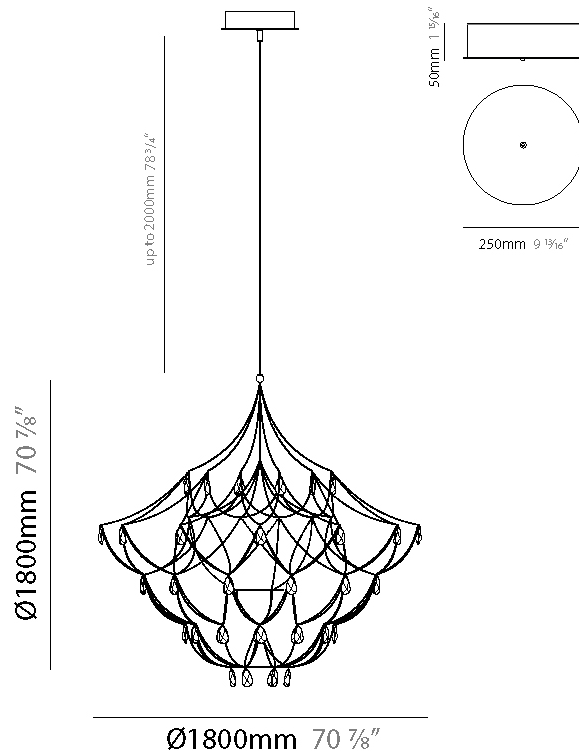

PROJECT	
TYPE	
SPECIFIER	
QUANTITY	
DATE	

CRYSTAL GALAXY SUSPENSION

D101414-

base number	LED	Color	Finish
	Dimming	Temperature	Options

1. To build a product code in our configurator select the specify button on the base model # product page
2. To build a manual product code on this datasheet choose from the options listed below in blue font and add the suffix to the base model #

GENERAL

Series: Crystal Galaxy
Brand: Quasar
Division: Design
Mounting Type: Suspension
Mounting Location: Ceiling
Subcategory: Ambient

PHYSICAL

Shape: Abstract
Diameter (mm): 1800
Diameter (in): 70 7/8
Height (mm): 1800
Height (in): 70 7/8
Max. Overall Height (mm): 3800
Max. Overall Height (in): 149 5/8
Light Distribution: Omnidirectional
Fixture Finish: NIC / BRA / BBR
Fixture Material: Metal
Cable Details: 2000mm Cable
Upon Request: Custom Sizes

ELECTRICAL

Number of Lamps: 150 + 1
Lamp Type: LED Retrofit
Input Wattage (W): 56.5
Bulb Included: Bulb Included
Max. Wattage Per Lamp (W): 0.33 + 7
Lamp Base: E10 + GU10
Dimming: 0-10V Dimming / Phase Dimming (120Vac Only)
Driver Included: Yes
Driver Location: Integrated
Driver Type: Constant Voltage - Universal
Driver Class: Class 2
Input Voltage (V): 120 - 277
Output Voltage (V): 12
Lamp Voltage (V): 12

LED

Color Temperature (°K): 2600
CRI: >90 CRI
Lamp Life (hrs): 50000

OPTICAL

RATINGS AND CERTIFICATIONS

Certified By: Certified for North American Standards
IP rating: IP20