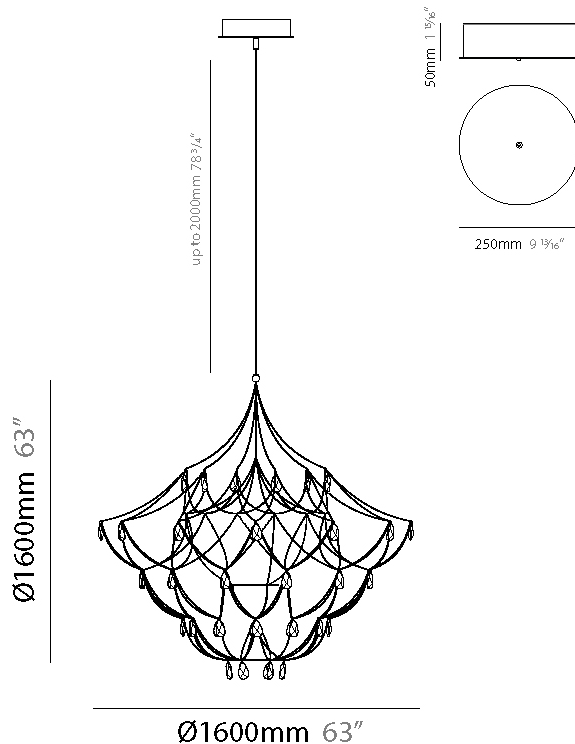

D101409-

base number	LED Dimming	Color Temperature	Finish Options

1. To build a product code in our configurator select the specify button on the base model # product page
2. To build a manual product code on this datasheet choose from the options listed below in blue font and add the suffix to the base model #

GENERAL

Series: Crystal Galaxy
Brand: Quasar
Division: Design
Mounting Type: Suspension
Mounting Location: Ceiling
Subcategory: Ambient

PHYSICAL

Shape: Abstract
Diameter (mm): 1600
Diameter (in): 63
Height (mm): 1600
Height (in): 63
Max. Overall Height (mm): 3600
Max. Overall Height (in): 141 3/4
Light Distribution: Omnidirectional
Weight (kg): 6
Weight (lbs): 13.23
Fixture Finish: NIC / BRA / BBR
Fixture Material: Metal
Cable Details: 2000mm Cable
Upon Request: Custom Sizes

ELECTRICAL

Number of Lamps: 144
Lamp Type: LED Retrofit
Input Wattage (W): 47.52
Bulb Included: Bulb Included
Max. Wattage Per Lamp (W): 0.33
Lamp Base: E10
Dimming: 0-10V Dimming / Phase Dimming (120Vac Only)
Driver Included: Yes
Driver Location: Integrated
Driver Type: Constant Voltage - Universal
Driver Class: Class 2
Input Voltage (V): 120 - 277
Output Voltage (V): 12
Lamp Voltage (V): 12

LED

Color Temperature (°K): 2600 / 3000 / 3500
Max. Delivered Lumen (lm): 3312 (2600K)
CRI: >90 CRI
Lamp Life (hrs): 50000

OPTICAL

RATINGS AND CERTIFICATIONS

Certified By: Certified for North American Standards
IP rating: IP20